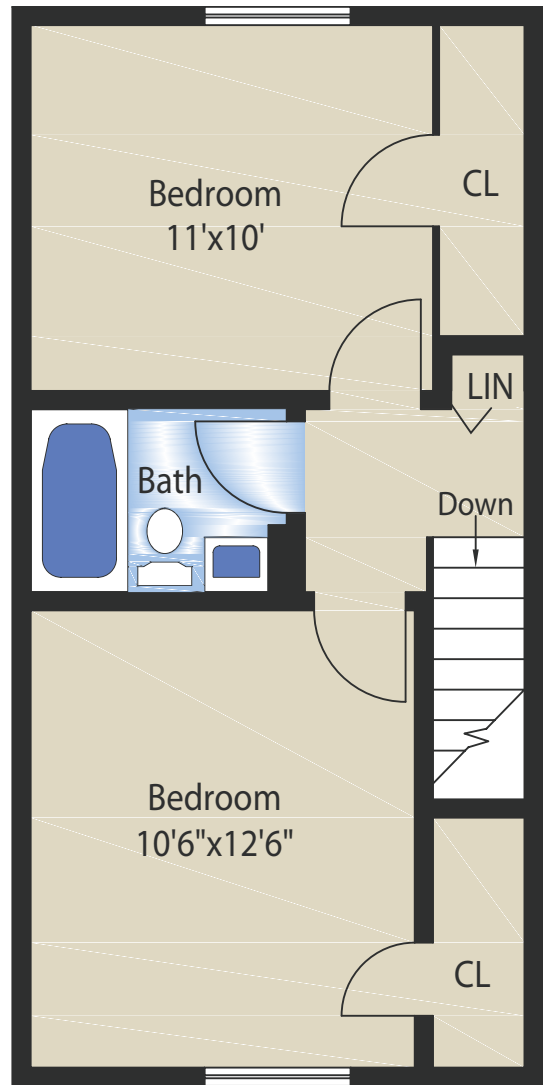

First Floor

Second Floor

Deluxe Townhome Two Bedroom

1E Solar Circle
Baltimore, MD 21234
(410) 828-5688

*Dishwasher in select townhomes

All dimensions are approximate