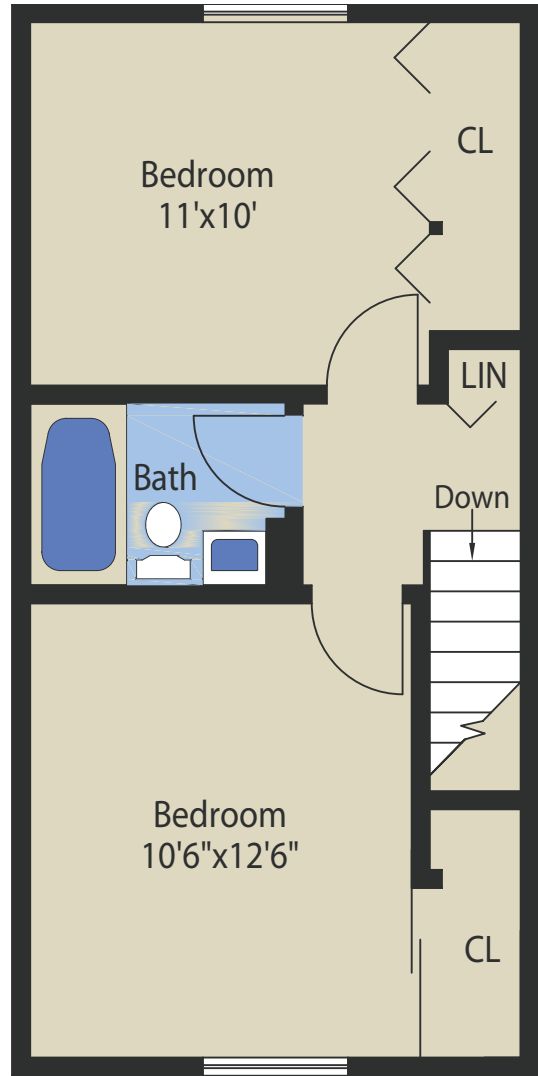

First Floor

Second Floor

Classic Townhome Two Bedroom

1E Solar Circle
Baltimore, MD 21234
(410) 828-5688